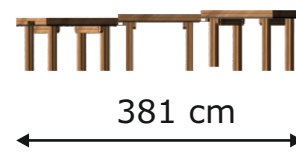

Product name:  
Catalogue number:  
Dimensions: 381x135 cm  
Total height: 79 cm  
Safety zone: 680x435 cm  
Critical Falling Height: 70 cm  
Requires falling surface: YES  
Spare parts available: YES  
Acc. to EN 1176: YES  
Age level: 1+ years

79 cm

381 cm

135 cm

435 cm

680 cm