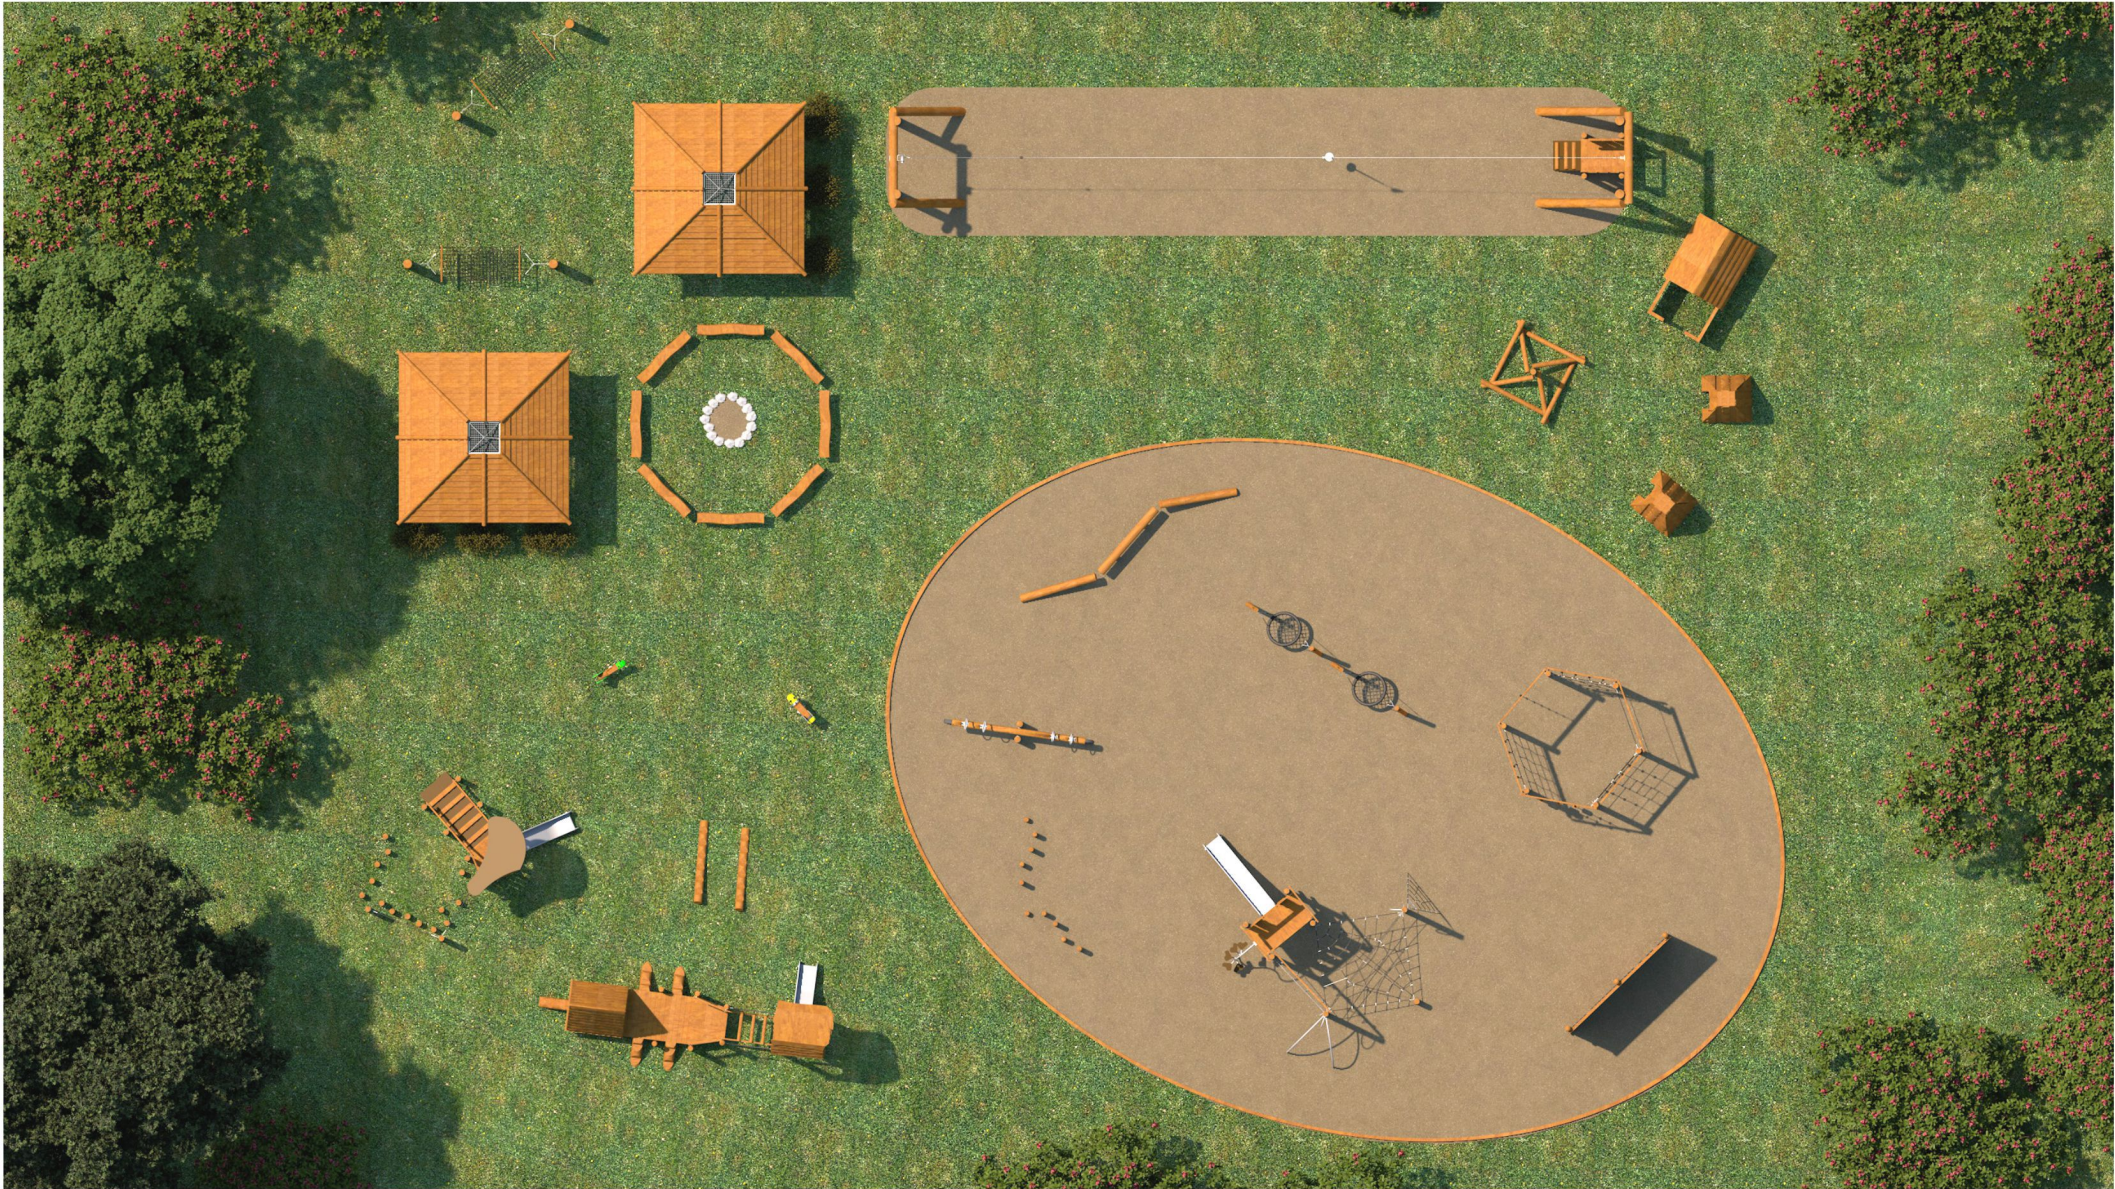

LARS LAJ[®]

Eco Playground

www.larslaj.com

33m

42m

13113
Alv

13102
Yellowstone

13058
Cableway Nature with Platform

13120
Galapagos

13074
Firehouse

13027
Hammock

13080
Firepit seating

13049
Small Tipi

13047
Veranda House Nature

11611
Climbing Wall

13060
BNS Swing Robinia 2 Posts

13010
Wooden Stair

13508
Balance System Nature

13085
Seesaw Nature

13037
Sand edging Boards (running meter)

13119
Hekla

13016
Grasshopper

13015
Bee

13008
Ramp

13009
Ramp

13500
Cape Code

14586
Wooden flowerpot II

LARS LAJ[®]

www.larslaj.com