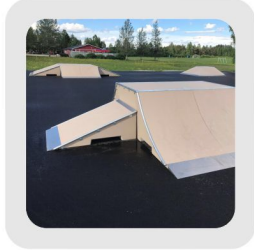

13010
Wooden Stair

13508
Balance System Nature

13085
Seesaw Nature

13037
Sand edging Boards (running meter)

13119
Hekla

13016
Grasshopper

13015
Bee

13008
Ramp

13009
Ramp

13500
Cape Code

14586
Wooden flowerpot II

LARS LAJ[®]

www.larslaj.com