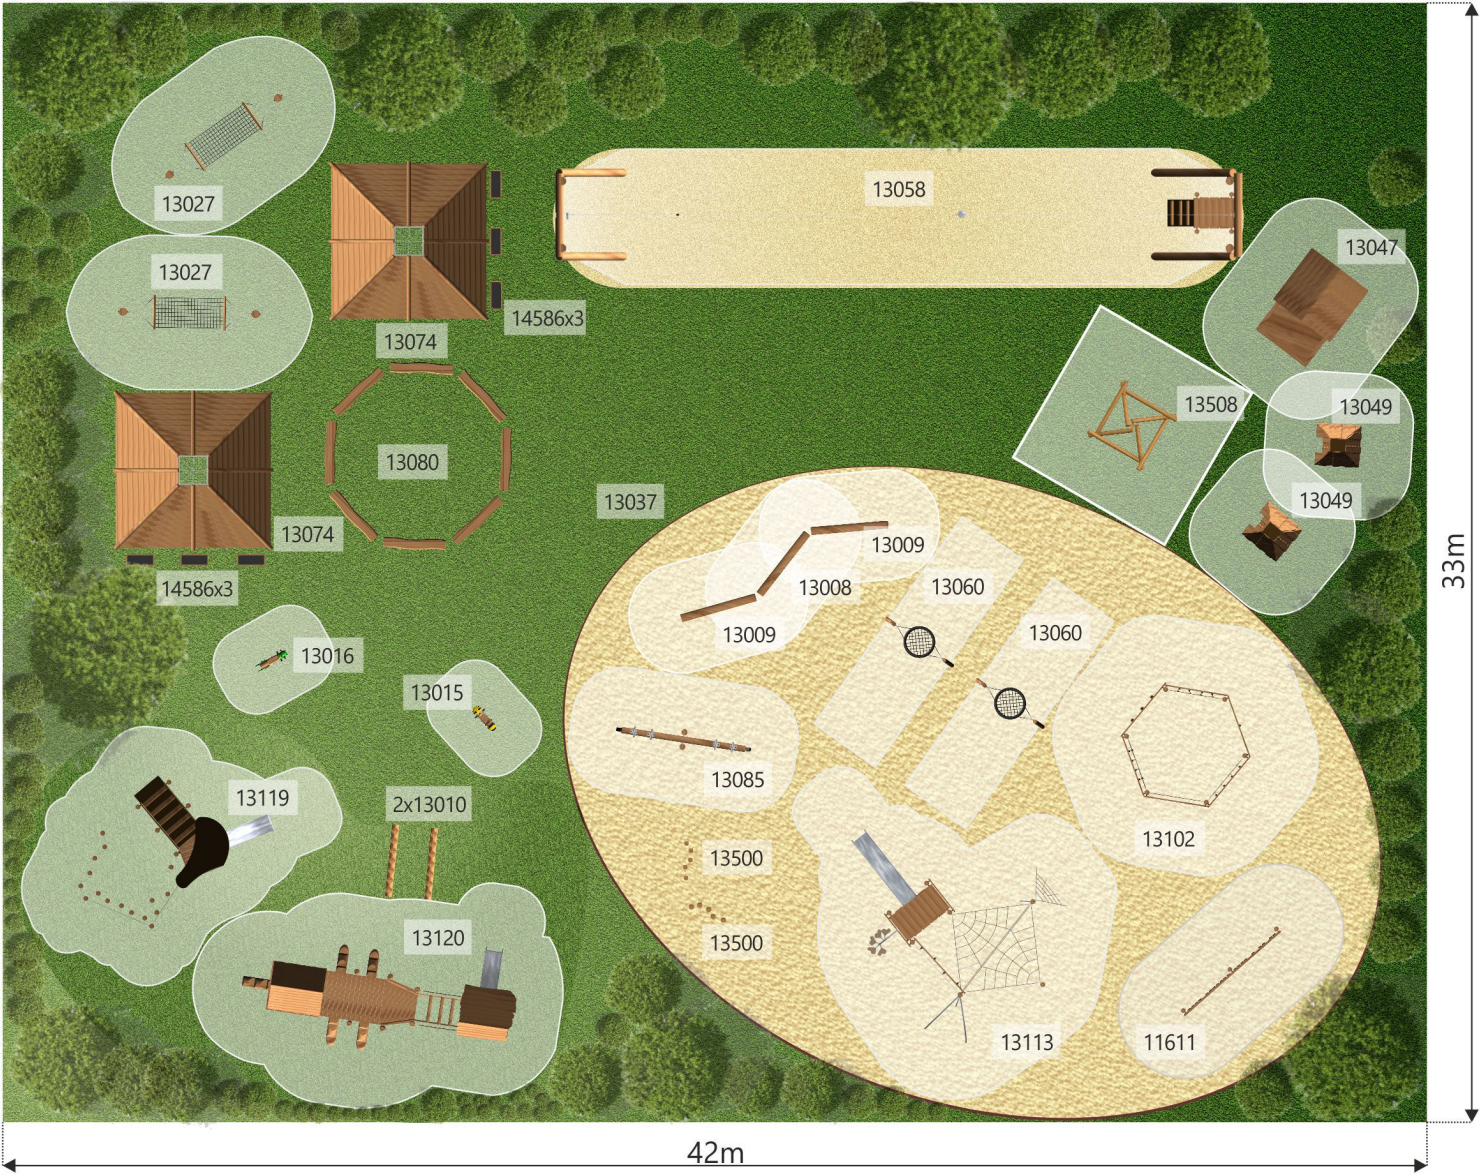

LARS LAJ[®]

Eco Playground

www.larslaj.com

33m

42m

13113
Alv

13102
Yellowstone

13058
Cableway Nature with Platform

13120
Galapagos

13074
Firehouse

13027
Hammock

13080
Firepit seating

13049
Small Tipi

13047
Veranda House Nature

11611
Climbing Wall

13060
BNS Swing Robinia 2 Posts

13010
Wooden Stair

13508
Balance System Nature

13085
Seesaw Nature

13037
Sand edging Boards (running meter)

13119
Hekla

13016
Grasshopper

13015
Bee

13008
Ramp

13009
Ramp

13500
Cape Code

14586
Wooden flowerpot II

LARS LAJ[®]

www.larslaj.com