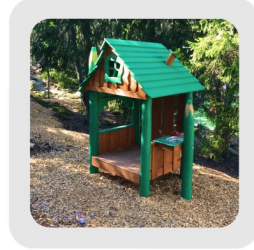

13120
Galapagos

13074
Firehouse

13027
Hammock

13080
Firepit seating

13049
Small Tipi

13047
Veranda House Nature

11611
Climbing Wall

13060
BNS Swing Robinia 2 Posts

13010
Wooden Stair

13508
Balance System Nature

13085
Seesaw Nature

13037
Sand edging Boards (running meter)

13119
Hekla

13016
Grasshopper

13015
Bee

13008
Ramp

13009
Ramp

13500
Cape Code

14586
Wooden flowerpot II

LARS LAJ[®]

www.larslaj.com